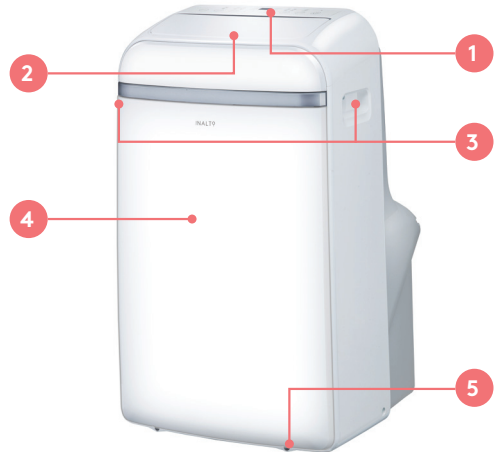

3.0kW Portable Air-conditioner

FEATURES

3.0kW Cooling Capacity, 20m² Application area,
17-35°C Temperature range, Quite operation,
Auto Power-off function, Programmable On/Off timer

Congratulations on your new InAlto 3.0kW Portable Air-conditioner

YOUR PORTABLE AIR-CONDITIONER

- 1 Control Panel
- 2 Horizontal louver blade
- 3 Handles
- 4 Front Panel
- 5 Caster

THE CONTROLS

Your Portable Air-conditioner Controls

Swing: Initiates the auto swing feature.

Timer: Set up the AUTO ON or AUTO OFF.

Mode: Select your desired operating mode (AUTO, COOL, DRY or FAN).

Up (+) & Down (-): Adjust temperature or time.

Fan: Set the speed to LOW, MID, HIGH or AUTO.

Sleep (Eco): Initiates the sleep/eco option.

[⏻] **Power:** Turn the unit on or off

For a complete guide on Getting Started and Operation Instructions, please refer to the user manual on pages 14-17.

DETAILS

Product Size (W, D, H):
467mm x 397mm x 765mm