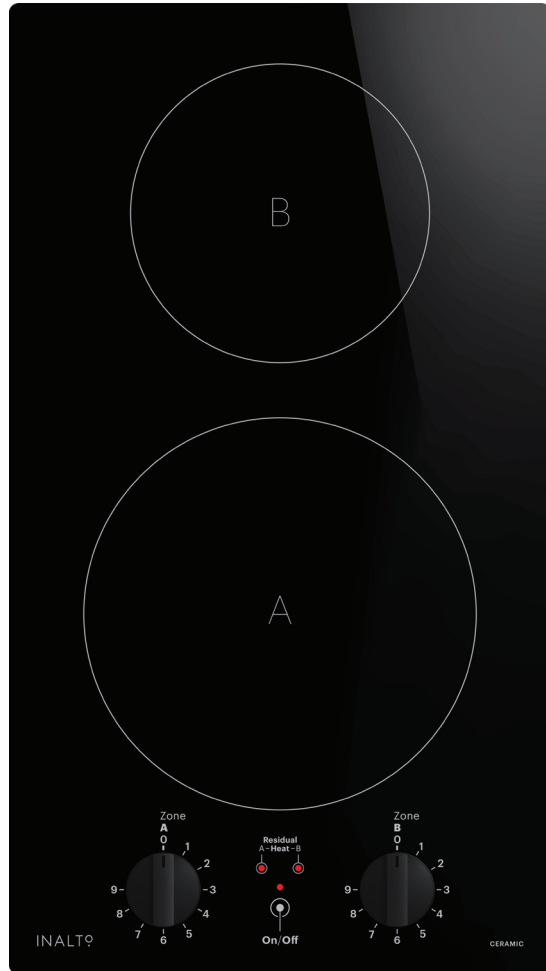

30cm 2 Zone Ceramic Cooktop with Knob Controls

MODEL: ICC302K

COOKTOP

- 2 zones
- Durable ceramic glass
- 9 stage power levels
- Easy-grip knob controls
- Residual heat indicators
- 120 min auto safety cut-off

SAFETY

- Residual heat indicators
- Auto-power off

COOKTOP DIMENSIONS

Cut-out (w, d, h mm):

270 x 490

Physical (w, d, h mm):

290 x 520 x 50

Packaged (w, d, h mm):