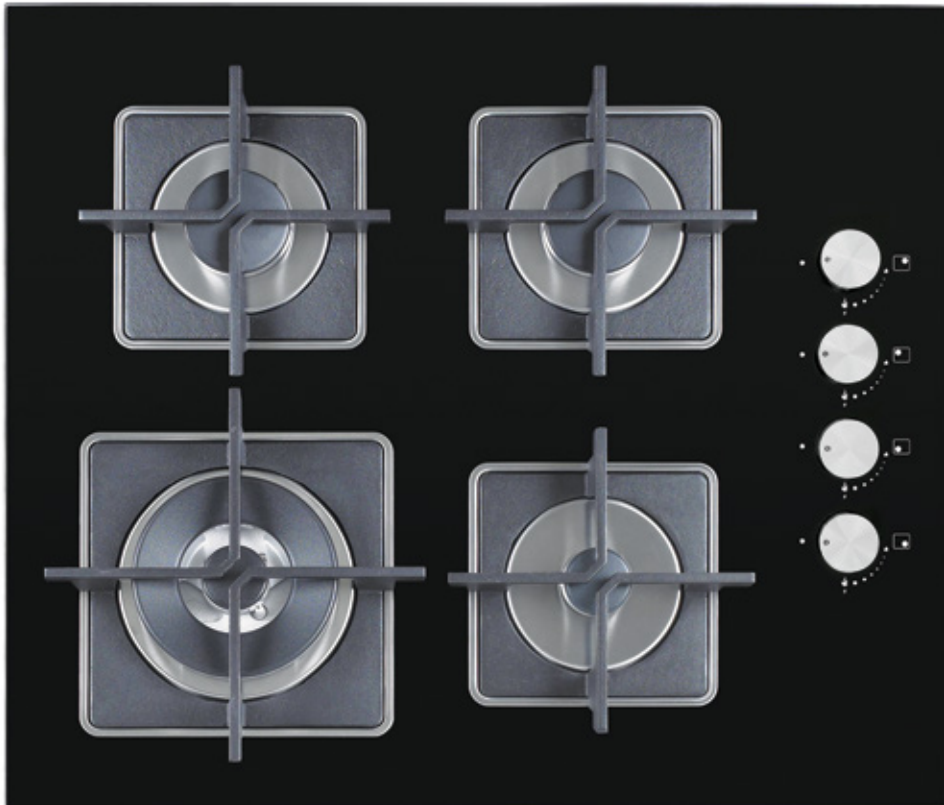

60cm Gas Cooktop on Black Glass

IGGC60

FEATURES

4 Burners
Italian made Defendi burners
Black glass surface
Electronic under-knob ignition
Heavy duty cast iron trivets
Metal control knobs

ACCESSORIES

Regulator
LPG Conversion Kit
LPG Test Point

SAFETY

Flame failure safety device
Side located control knobs

BURNER OUTPUTS (MJ)

Rapid burner:

▷ 1 × 6.3 - 10.8 MJ

Semi-rapid burners:

▷ 2 × 6.5 MJ

Auxilliary burner:

▷ 1 × 3.6 MJ

PRODUCT DIMENSIONS

Packaged (w, d, h mm):

▷ 665 × 563 × 136mm

Physical (w, d, h mm):

▷ 600 × 510 × 40mm

Weight:

▷ 14kg

CLEANING

Easy to clean black glass
Removable control knobs

REQUIREMENTS

Rated Voltage:

▷ 220-240V, 50/60 Hz

Current requirements:

▷ 3A

Supplied with 10 amp plug

WARRANTY

24 Months